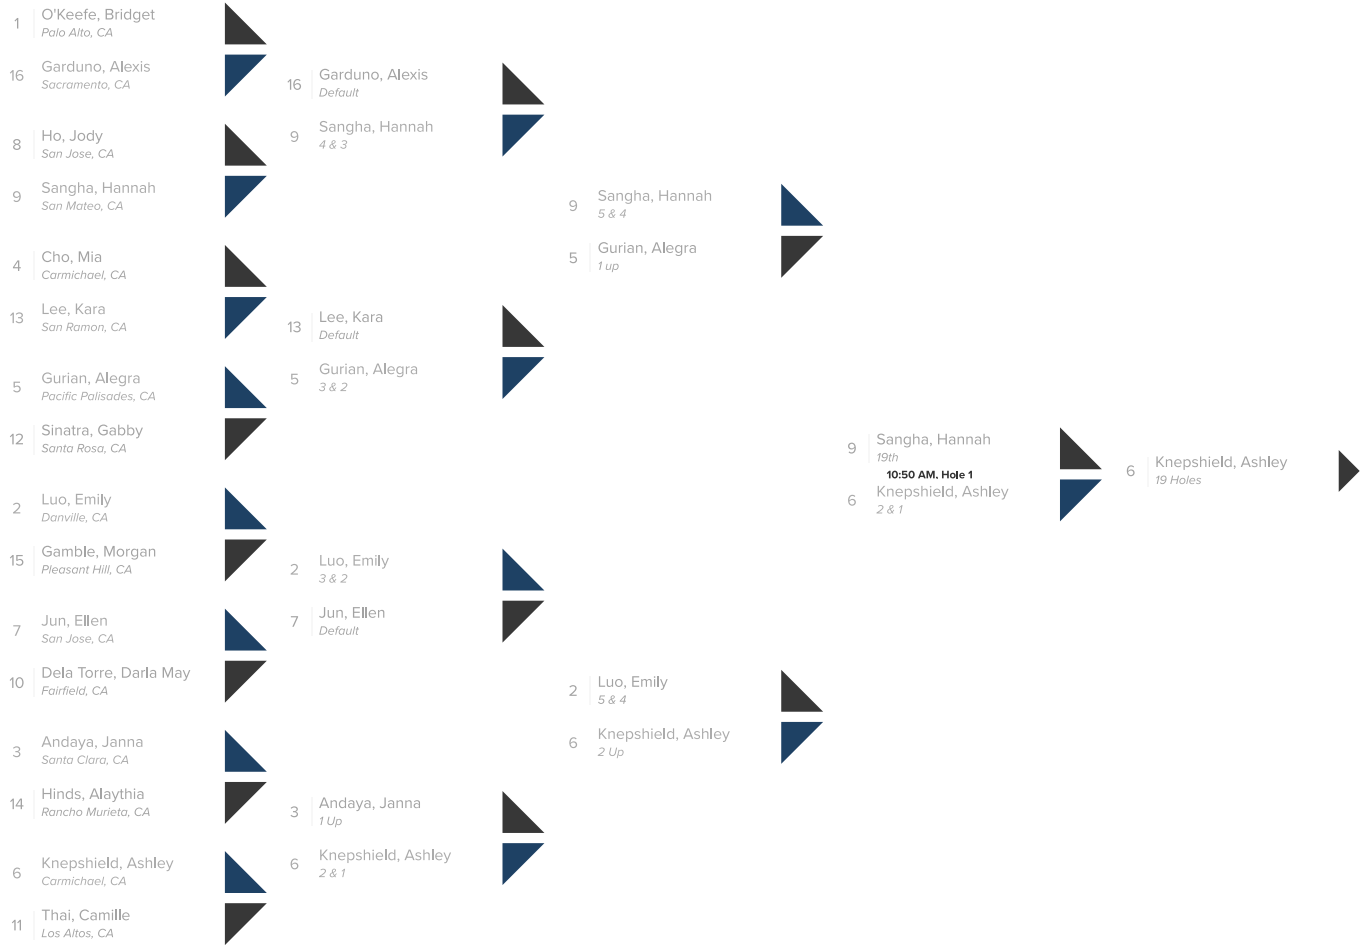

Match List Display

Match Play - Men's Championship, Senior, an	Match Play - All Divisions 11/7	Match Play - All Divisions 11/13	Match Play - All Divisions 11/14
1 Choi, Kylee <i>Murrieta, CA</i>			
16 Thai, Sophie <i>Los Altos, CA</i>	1 Choi, Kylee <i>5 & 4</i>		
8 Woo, Michelle <i>Fremont, CA</i>	8 Woo, Michelle <i>3 & 2</i>		
9 Zhang, Cynthia <i>Milpitas, CA</i>		1 Choi, Kylee <i>19 Holes</i>	
4 Tang, Selena <i>Fremont, CA</i>		5 Na, Amy <i>2 & 1</i>	
13 Sumcad, Francesca <i>San Jose, CA</i>	13 Sumcad, Francesca <i>Default</i>		
5 Na, Amy <i>Chico, CA</i>	5 Na, Amy <i>19th Hole</i>		
12 Paracuelles, Meghan <i>Folsom, CA</i>			1 Choi, Kylee <i>6 & 5</i>
2 Duan, Olivia <i>Cupertino, CA</i>			11 Rojanapeansatith, Kesaree <i>7 & 6</i>
15 Preap, Brenna <i>Stockton, CA</i>	2 Duan, Olivia <i>2 & 1</i>		11 Rojanapeansatith, Kesaree <i>2 & 1</i>
7 Miller, Sammie <i>Brentwood, CA</i>	10 Lin, Abigail <i>2 & 1</i>		
10 Lin, Abigail <i>Folsom, CA</i>		2 Duan, Olivia <i>6 & 4</i>	
3 Singh, Gianna <i>Elk Grove, CA</i>		11 Rojanapeansatith, Kesaree <i>5 & 4</i>	
14 Loo, Malia <i>Millbrae, CA</i>	14 Loo, Malia <i>2 & 1</i>		
6 Chen, Claire <i>Fremont, CA</i>	11 Rojanapeansatith, Kesaree <i>2 & 1</i>		
11 Rojanapeansatith, Kesaree <i>San Francisco, CA</i>			

HELP ?

Women's Inkster Bracket - Finals

in progress

Expand All

Match List Display

Match Play - Men's Championship, Senior, an

Match Play - All Divisions 11/7

Match Play - All Divisions 11/13

Match Play - All Divisions 11/14

HELP ?

Ken Venturi Bracket - Finals

in progress

George Archer Bracket - Finals

in progress

John Susko Bracket - Finals

in progress

Harvey Ward Bracket - Finals

in progress

Sandy Tatum Bracket - Finals

in progress

Select a Date: Women's Championship Qualifier Sunday 10/31 (Sun, October 31)

Women's Championship Qualifier - Women's Division