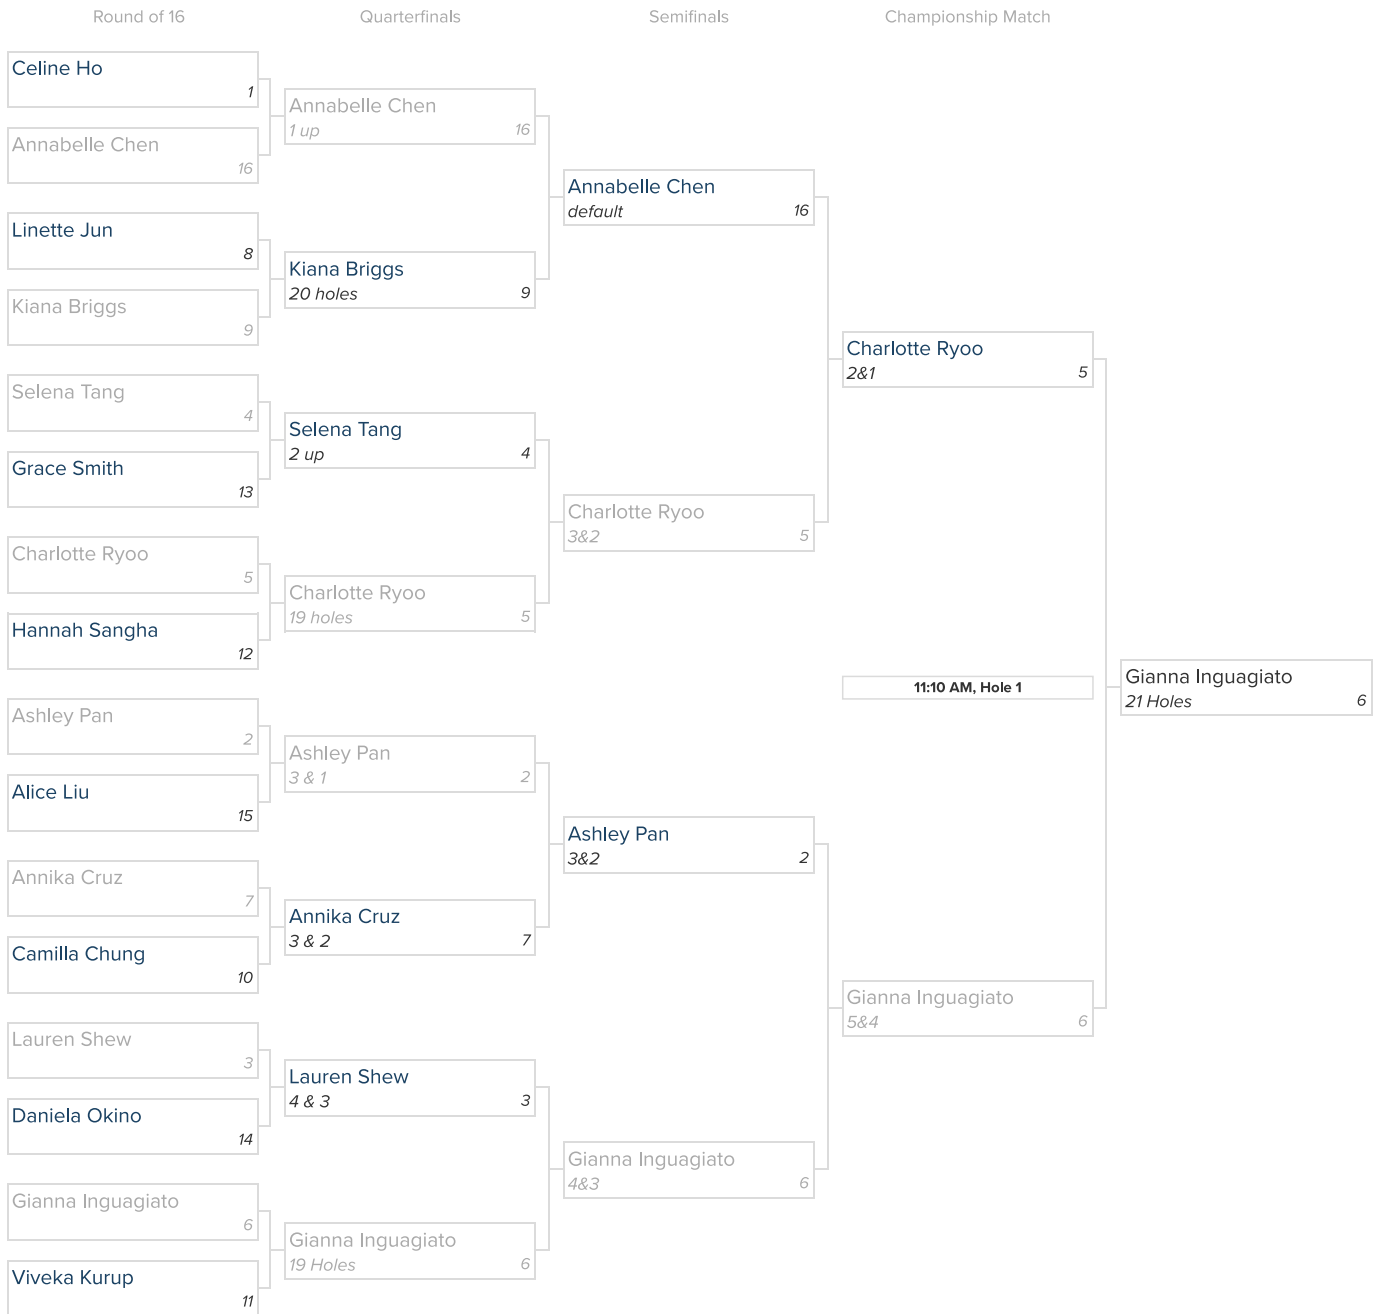

CHAMPIONSHIP BRACKET

Select a Date: Championship Match (Sun, March 17) ▼

Bracket Tournament 1 - Finals

in progress

Expand All

Match List Display

INKSTER BRACKET

Select a Date: Championship Match (Sun, March 17)

Bracket Tournament 1 - Finals

[Expand All](#)

[Match List Display](#)

Women's Championship Qualifier (Sat, March 9)

2019 Women's Qualifier

[Expand All](#)

	Pos.	Player	To Par Gross	Total Gross
	1	Thai, Sophie	+3	75
	2	Dean, Marie	+4	76
	3	Sangha, Aman	+4	76
	4	Suh, Danielle	+5	77
	5	Pineda, Madison	+6	78
	6	Chen, Claire	+6	78
	7	Lee, Sammy	+6	78
	8	Lucena, Jacqueline	+6	78
	9	Gamble, Madelyn	+7	79
	10	Wu, Madison	+7	79
	11	Feliciano, Gia	+7	79
	12	Bedi, Aishvarya	+9	81
	13	Bettis, Grace	+9	81
	14	Jun, Maddie	+9	81
	15	Batang, Catherine	+9	81
	16	Gomez, Andrea	+9	81
	17	Ho, Celine	+10	82
	18	Pan, Ashley	+10	82
	19	Shew, Lauren	+10	82
	20	Tang, Selena	+10	82
	21	Ryoo, Charlotte	+11	83
	22	Inguagiato, Gianna	+11	83
	23	Cruz, Annika	+11	83
	24	Jun, Linette	+12	84
	25	Briggs, Kiana	+12	84