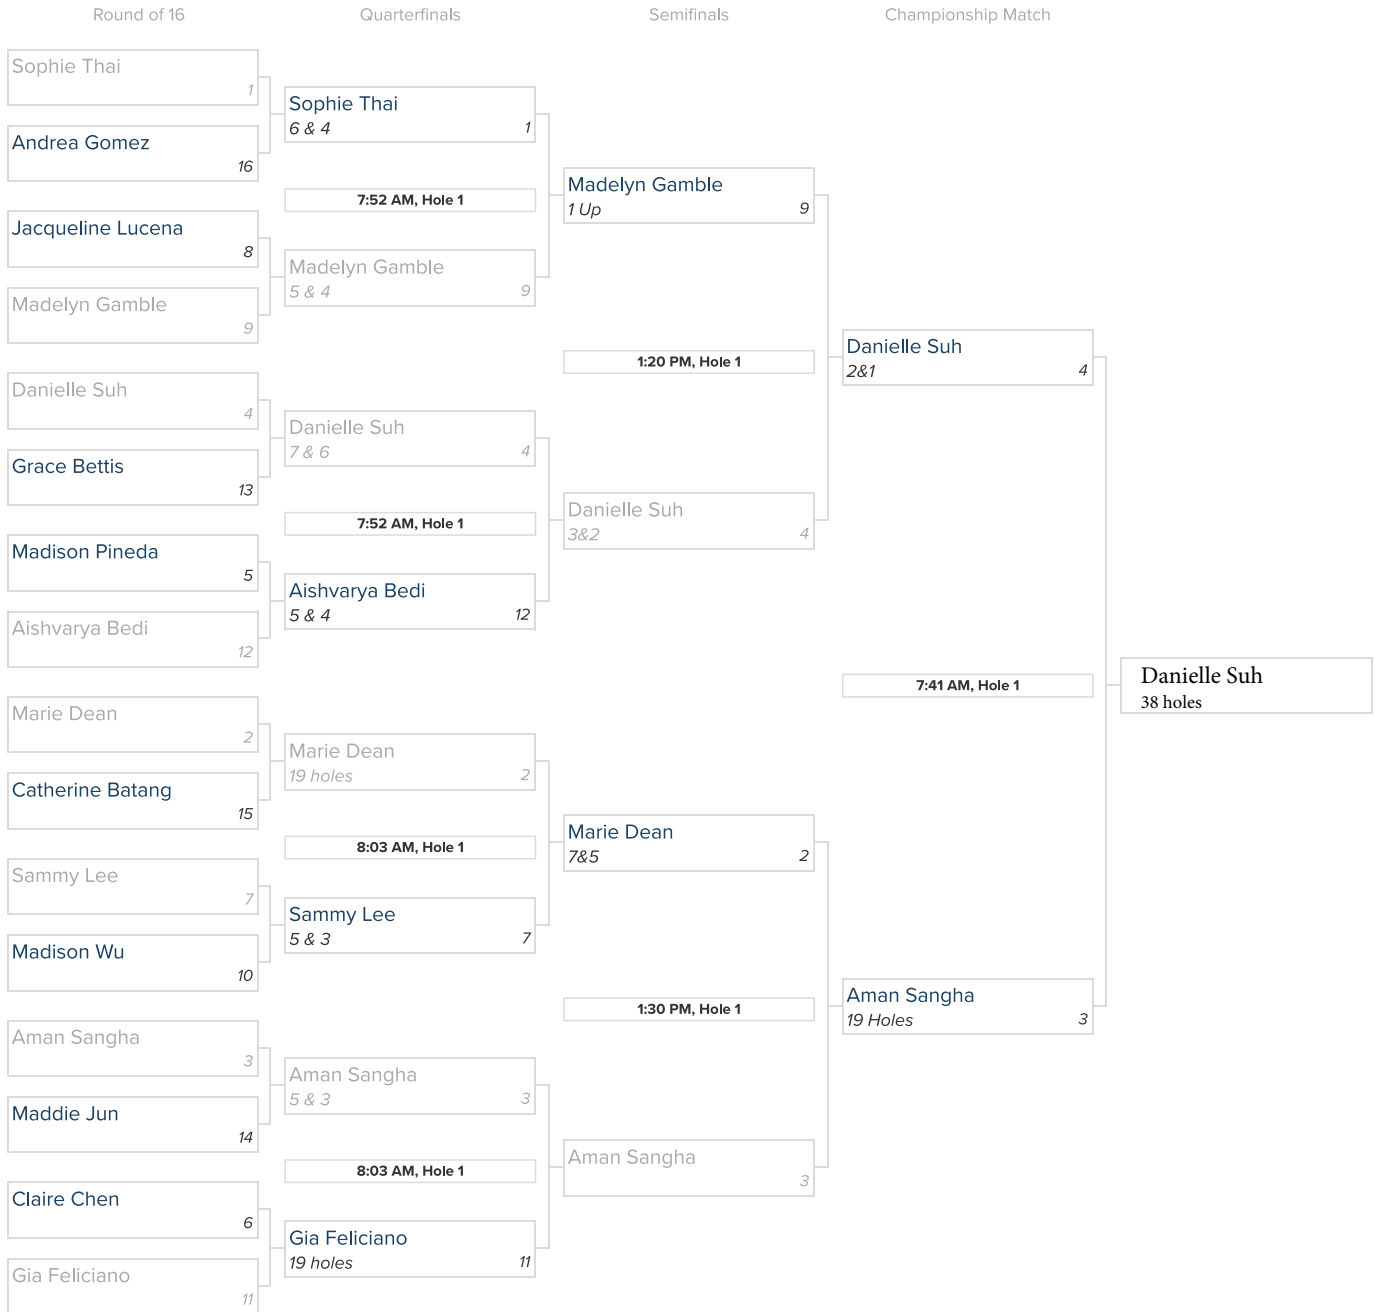

CHAMPIONSHIP BRACKET

Select a Date: Championship Match (Sun, March 17) ▼

Bracket Tournament 1 - Finals

in progress

Expand All

Match List Display

INKSTER BRACKET

Select a Date: Championship Match (Sun, March 17)

Bracket Tournament 1 - Finals

[Expand All](#)

[Match List Display](#)

Women's Championship Qualifier (Sat, March 9)

2019 Women's Qualifier

[Expand All](#)

	Pos.	Player	To Par Gross	Total Gross
	1	Thai, Sophie	+3	75
	2	Dean, Marie	+4	76
	3	Sangha, Aman	+4	76
	4	Suh, Danielle	+5	77
	5	Pineda, Madison	+6	78
	6	Chen, Claire	+6	78
	7	Lee, Sammy	+6	78
	8	Lucena, Jacqueline	+6	78
	9	Gamble, Madelyn	+7	79
	10	Wu, Madison	+7	79
	11	Feliciano, Gia	+7	79
	12	Bedi, Aishvarya	+9	81
	13	Bettis, Grace	+9	81
	14	Jun, Maddie	+9	81
	15	Batang, Catherine	+9	81
	16	Gomez, Andrea	+9	81
	17	Ho, Celine	+10	82
	18	Pan, Ashley	+10	82
	19	Shew, Lauren	+10	82
	20	Tang, Selena	+10	82
	21	Ryoo, Charlotte	+11	83
	22	Inguagiato, Gianna	+11	83
	23	Cruz, Annika	+11	83
	24	Jun, Linette	+12	84
	25	Briggs, Kiana	+12	84